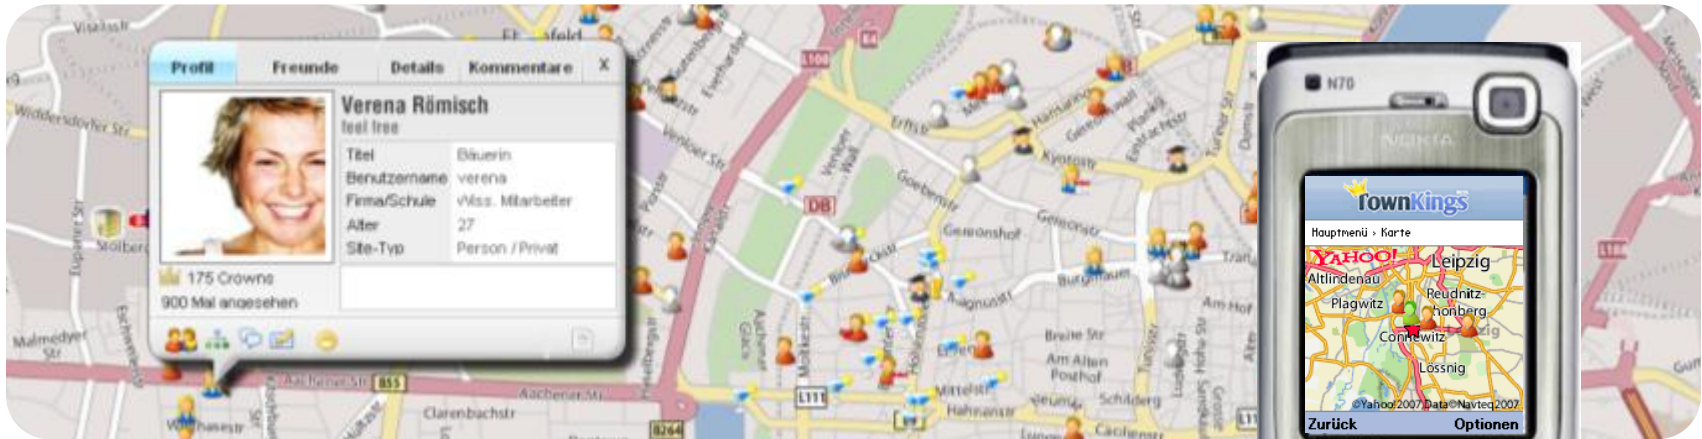

PREMIUM SERVICE

80% for free,
20% cool premium services

LICENSING / WHITE LABEL

Different sort of licence deals
Whitelabel / Brand communities

TOWNKINGS COOPERATION

WE ARE SEARCHING...

- Users + Reach
- Local content
- Money 😊